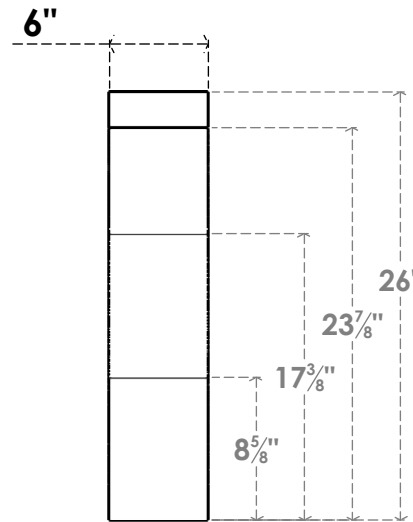

ITEM NUMBER: BRCPC060X26000X26000FST

6"W X 26"D X 26"H FUNSTON ARCHITECTURAL GRADE PVC CLOSED KNEE BRACE

SIDE PROFILE

FRONT PROFILE

ISOMETRIC

EKENA MILLWORK
2300 WEST MAIN ST.
CLARKSVILLE, TX 75426
TOLL FREE: 866-607-0453
WWW.EKENAMILLWORK.COM