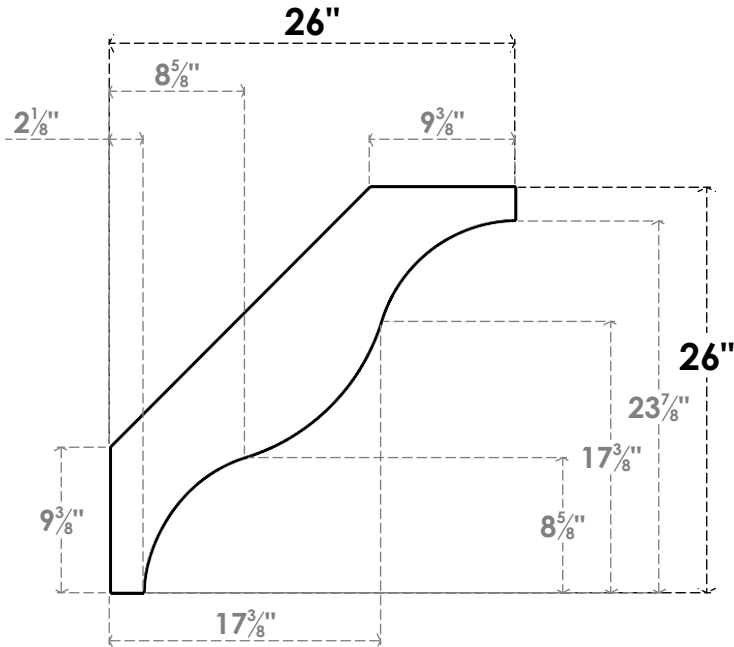

ITEM NUMBER: BRCPC060X26000X26000FST

6"W X 26"D X 26"H FUNSTON ARCHITECTURAL GRADE PVC CLOSED KNEE BRACE

SIDE PROFILE

FRONT PROFILE

ISOMETRIC

EKENA MILLWORK
2300 WEST MAIN ST.
CLARKSVILLE, TX 75426
TOLL FREE: 866-607-0453
WWW.EKENAMILLWORK.COM